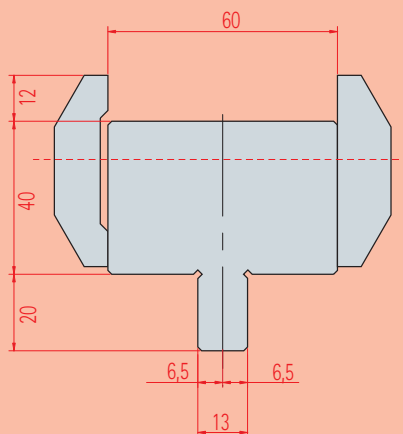

SPODNÍ ADAPTÉRY / LOWER ADAPTER

4301

L = 1000 mm
L = 500 mm
AMADA-BEYELER/TRUMPF

4302

L = 1000 mm
L = 500 mm
AMADA-BEYELER/TRUMPF

L=1000

4303

L = 835 mm
L = 415 mm
BEYELER/TRUMPF - AMADA

4304

L = 835 mm
L = 415 mm
LVD - AMADA

L=835

4305

L = 1000 mm - L = 500 mm
LDV-BEYELER/TRUMPF

L=1000

SPODNÍ ADAPTÉRY / LOWER ADAPTER

4033
L = 835 mm
Adaptér matrice AMADA
Lower adapter

4050
L = 835 mm
Adaptér matrice AMADA
Lower adapter