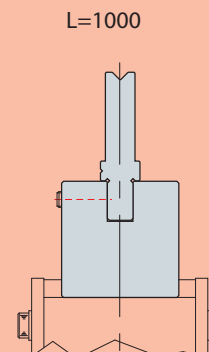

SPODNÍ ADAPTÉRY / LOWER ADAPTER

4301

L = 1000 mm
L = 500 mm
AMADA-BEYELER/TRUMPF

4302

L = 1000 mm
L = 500 mm
AMADA-BEYELER/TRUMPF

L=1000

4303

L = 835 mm
L = 415 mm
BEYELER/TRUMPF - AMADA

4304

L = 835 mm
L = 415 mm
LVD - AMADA

L=835

4305

L = 1000 mm - L = 500 mm
LDV-BEYELER/TRUMPF

L=1000

SPODNÍ ADAPTÉRY / LOWER ADAPTER

4033
L = 835 mm
Adaptér matrice AMADA
Lower adapter

4050
L = 835 mm
Adaptér matrice AMADA
Lower adapter