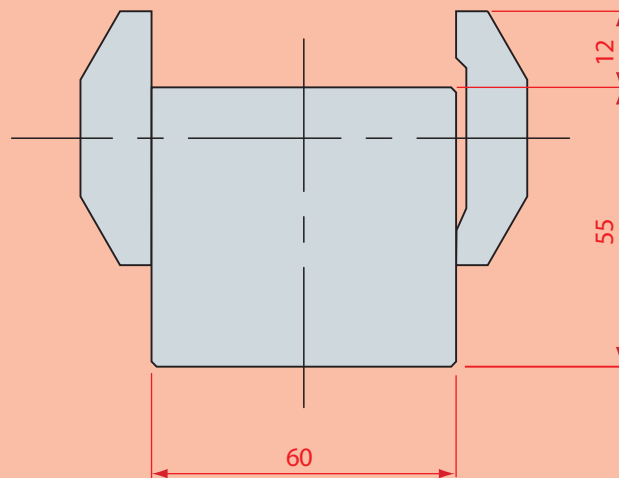

SPODNÍ ADAPTÉRY / LOWER ADAPTER

4301

L = 1000 mm
L = 500 mm
AMADA-BEYELER/TRUMPF

4302

L = 1000 mm
L = 500 mm
AMADA-BEYELER/TRUMPF

L=1000

4303

L = 835 mm
L = 415 mm
BEYELER/TRUMPF - AMADA

4304

L = 835 mm
L = 415 mm
LVD - AMADA

L=835

4305

L = 1000 mm - L = 500 mm
LDV-BEYELER/TRUMPF

L=1000

SPODNÍ ADAPTÉRY / LOWER ADAPTER

4033
L = 835 mm
Adaptér matrice AMADA
Lower adapter

4050
L = 835 mm
Adaptér matrice AMADA
Lower adapter