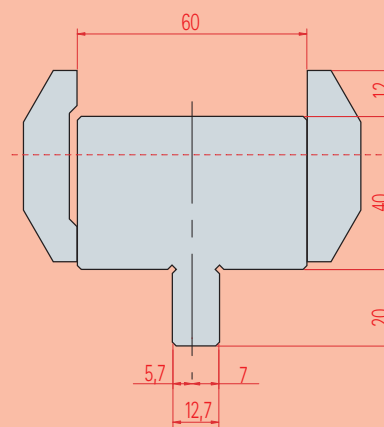

SPODNÍ ADAPTÉRY / LOWER ADAPTER

4301

L = 1000 mm
L = 500 mm
AMADA-BEYELER/TRUMPF

4302

L = 1000 mm
L = 500 mm
AMADA-BEYELER/TRUMPF

L=1000

4303

L = 835 mm
L = 415 mm
BEYELER/TRUMPF - AMADA

4304

L = 835 mm
L = 415 mm
LVD - AMADA

L=835

4305

L = 1000 mm - L = 500 mm
LDV-BEYELER/TRUMPF

L=1000

SPODNÍ ADAPTÉRY / LOWER ADAPTER

4033
L = 835 mm
Adaptér matrice AMADA
Lower adapter

4050
L = 835 mm
Adaptér matrice AMADA
Lower adapter