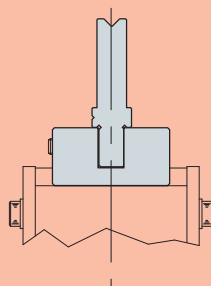

SPODNÍ ADAPTÉRY / LOWER ADAPTER

4301

L = 1000 mm
L = 500 mm
AMADA-BEYELER/TRUMPF

4302

L = 1000 mm
L = 500 mm
AMADA-BEYELER/TRUMPF

L=1000

4303

L = 835 mm
L = 415 mm
BEYELER/TRUMPF - AMADA

4304

L = 835 mm
L = 415 mm
LVD - AMADA

L=835

4305

L = 1000 mm - L = 500 mm
LDV-BEYELER/TRUMPF

L=1000

SPODNÍ ADAPTÉRY / LOWER ADAPTER

4033
L = 835 mm
Adaptér matrice AMADA
Lower adapter

4050
L = 835 mm
Adaptér matrice AMADA
Lower adapter