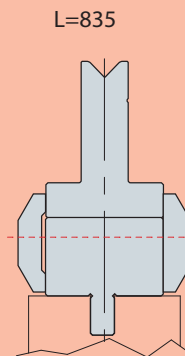

SPODNÍ ADAPTÉRY / LOWER ADAPTER

4301

L = 1000 mm
L = 500 mm
AMADA-BEYELER/TRUMPF

4302

L = 1000 mm
L = 500 mm
AMADA-BEYELER/TRUMPF

L=1000

4303

L = 835 mm
L = 415 mm
BEYELER/TRUMPF - AMADA

4304

L = 835 mm
L = 415 mm
LVD - AMADA

L=835

4305

L = 1000 mm - L = 500 mm
LDV-BEYELER/TRUMPF

L=1000

SPODNÍ ADAPTÉRY / LOWER ADAPTER

4033
L = 835 mm
Adaptér matrice AMADA
Lower adapter

4050
L = 835 mm
Adaptér matrice AMADA
Lower adapter