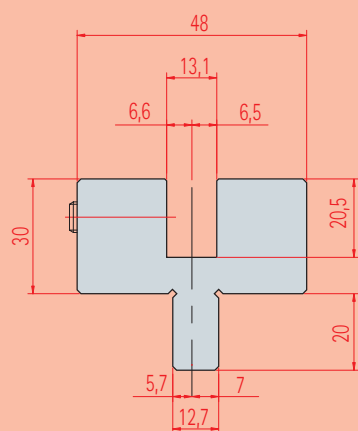

SPODNÍ ADAPTÉRY / LOWER ADAPTER

4301

L = 1000 mm
L = 500 mm
AMADA-BEYELER/TRUMPF

4302

L = 1000 mm
L = 500 mm
AMADA-BEYELER/TRUMPF

L=1000

4303

L = 835 mm
L = 415 mm
BEYELER/TRUMPF - AMADA

4304

L = 835 mm
L = 415 mm
LVD - AMADA

L=835

4305

L = 1000 mm - L = 500 mm
LDV-BEYELER/TRUMPF

L=1000

SPODNÍ ADAPTÉRY / LOWER ADAPTER

4033
L = 835 mm
Adaptér matrice AMADA
Lower adapter

4050
L = 835 mm
Adaptér matrice AMADA
Lower adapter