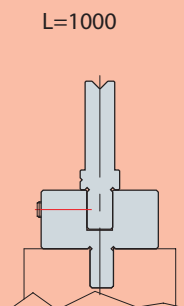

SPODNÍ ADAPTÉRY / LOWER ADAPTER

4301

L = 1000 mm
L = 500 mm
AMADA-BEYELER/TRUMPF

4302

L = 1000 mm
L = 500 mm
AMADA-BEYELER/TRUMPF

L=1000

4303

L = 835 mm
L = 415 mm
BEYELER/TRUMPF - AMADA

4304

L = 835 mm
L = 415 mm
LVD - AMADA

L=835

4305

L = 1000 mm - L = 500 mm
LDV-BEYELER/TRUMPF

L=1000

SPODNÍ ADAPTÉRY / LOWER ADAPTER

4033
L = 835 mm
Adaptér matrice AMADA
Lower adapter

4050
L = 835 mm
Adaptér matrice AMADA
Lower adapter