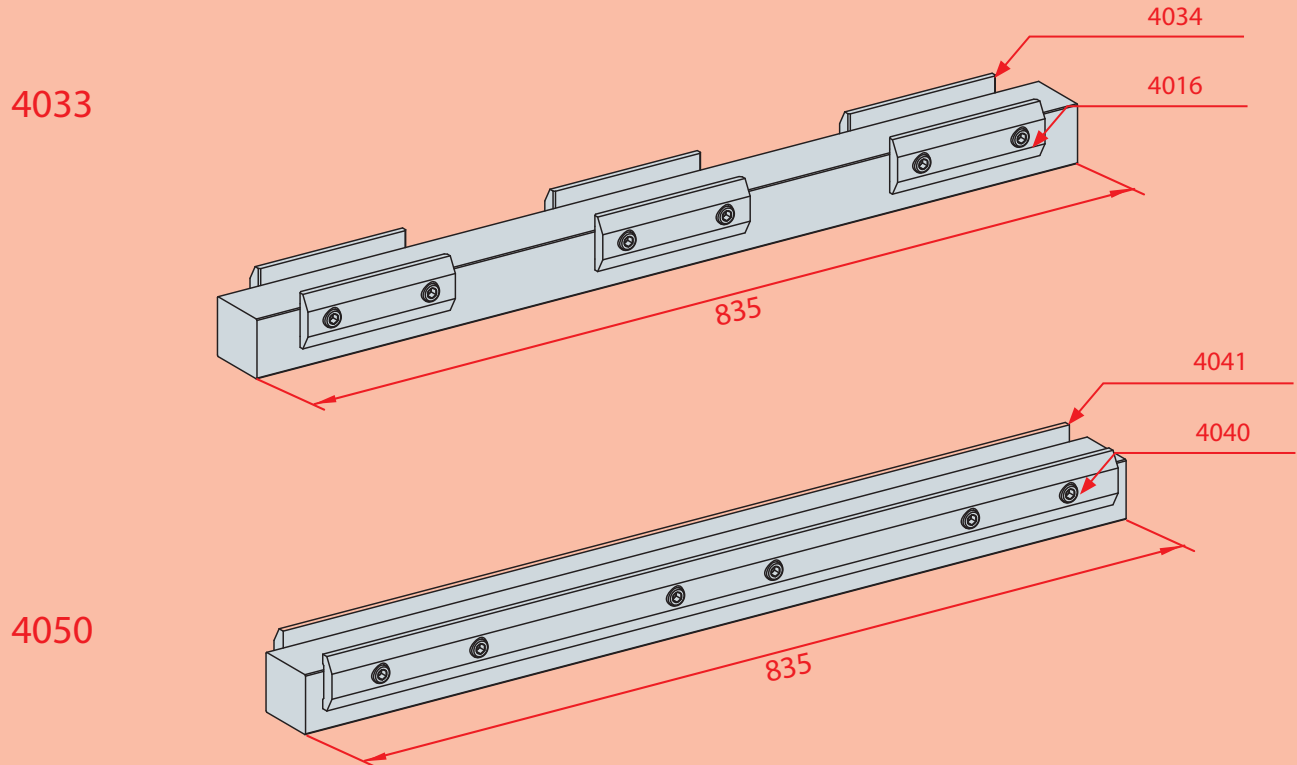

SPODNÍ ADAPTÉRY / LOWER ADAPTER

4301

L = 1000 mm
L = 500 mm
AMADA-BEYELER/TRUMPF

4302

L = 1000 mm
L = 500 mm
AMADA-BEYELER/TRUMPF

L=1000

4303

L = 835 mm
L = 415 mm
BEYELER/TRUMPF - AMADA

4304

L = 835 mm
L = 415 mm
LVD - AMADA

L=835

4305

L = 1000 mm - L = 500 mm
LDV-BEYELER/TRUMPF

L=1000

SPODNÍ ADAPTÉRY / LOWER ADAPTER

4033
L = 835 mm
Adaptér matrice AMADA
Lower adapter

4050
L = 835 mm
Adaptér matrice AMADA
Lower adapter