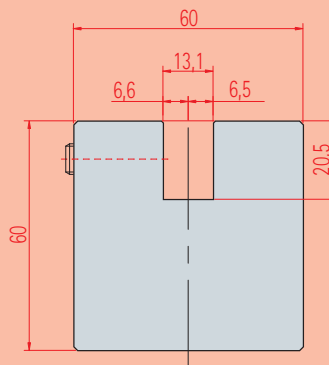

SPODNÍ ADAPTÉRY / LOWER ADAPTER

4301

L = 1000 mm
L = 500 mm
AMADA-BEYELER/TRUMPF

4302

L = 1000 mm
L = 500 mm
AMADA-BEYELER/TRUMPF

L=1000

4303

L = 835 mm
L = 415 mm
BEYELER/TRUMPF - AMADA

4304

L = 835 mm
L = 415 mm
LVD - AMADA

L=835

4305

L = 1000 mm - L = 500 mm
LDV-BEYELER/TRUMPF

L=1000

SPODNÍ ADAPTÉRY / LOWER ADAPTER

4033
L = 835 mm
Adaptér matrice AMADA
Lower adapter

4050
L = 835 mm
Adaptér matrice AMADA
Lower adapter