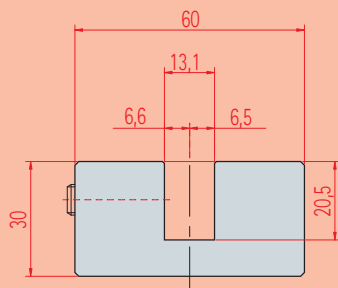

SPODNÍ ADAPTÉRY / LOWER ADAPTER

4301

L = 1000 mm
L = 500 mm
AMADA-BEYELER/TRUMPF

4302

L = 1000 mm
L = 500 mm
AMADA-BEYELER/TRUMPF

L=1000

4303

L = 835 mm
L = 415 mm
BEYELER/TRUMPF - AMADA

4304

L = 835 mm
L = 415 mm
LVD - AMADA

L=835

4305

L = 1000 mm - L = 500 mm
LDV-BEYELER/TRUMPF

L=1000

SPODNÍ ADAPTÉRY / LOWER ADAPTER

4033
L = 835 mm
Adaptér matrice AMADA
Lower adapter

4050
L = 835 mm
Adaptér matrice AMADA
Lower adapter