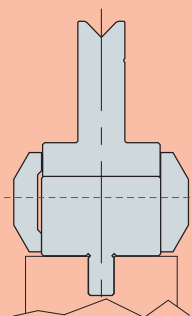

SPODNÍ ADAPTÉRY / LOWER ADAPTER

4301

L = 1000 mm
L = 500 mm
AMADA-BEYELER/TRUMPF

4302

L = 1000 mm
L = 500 mm
AMADA-BEYELER/TRUMPF

L=1000

4303

L = 835 mm
L = 415 mm
BEYELER/TRUMPF - AMADA

4304

L = 835 mm
L = 415 mm
LVD - AMADA

L=835

4305

L = 1000 mm - L = 500 mm
LDV-BEYELER/TRUMPF

L=1000

SPODNÍ ADAPTÉRY / LOWER ADAPTER

4033
L = 835 mm
Adaptér matrice AMADA
Lower adapter

4050
L = 835 mm
Adaptér matrice AMADA
Lower adapter